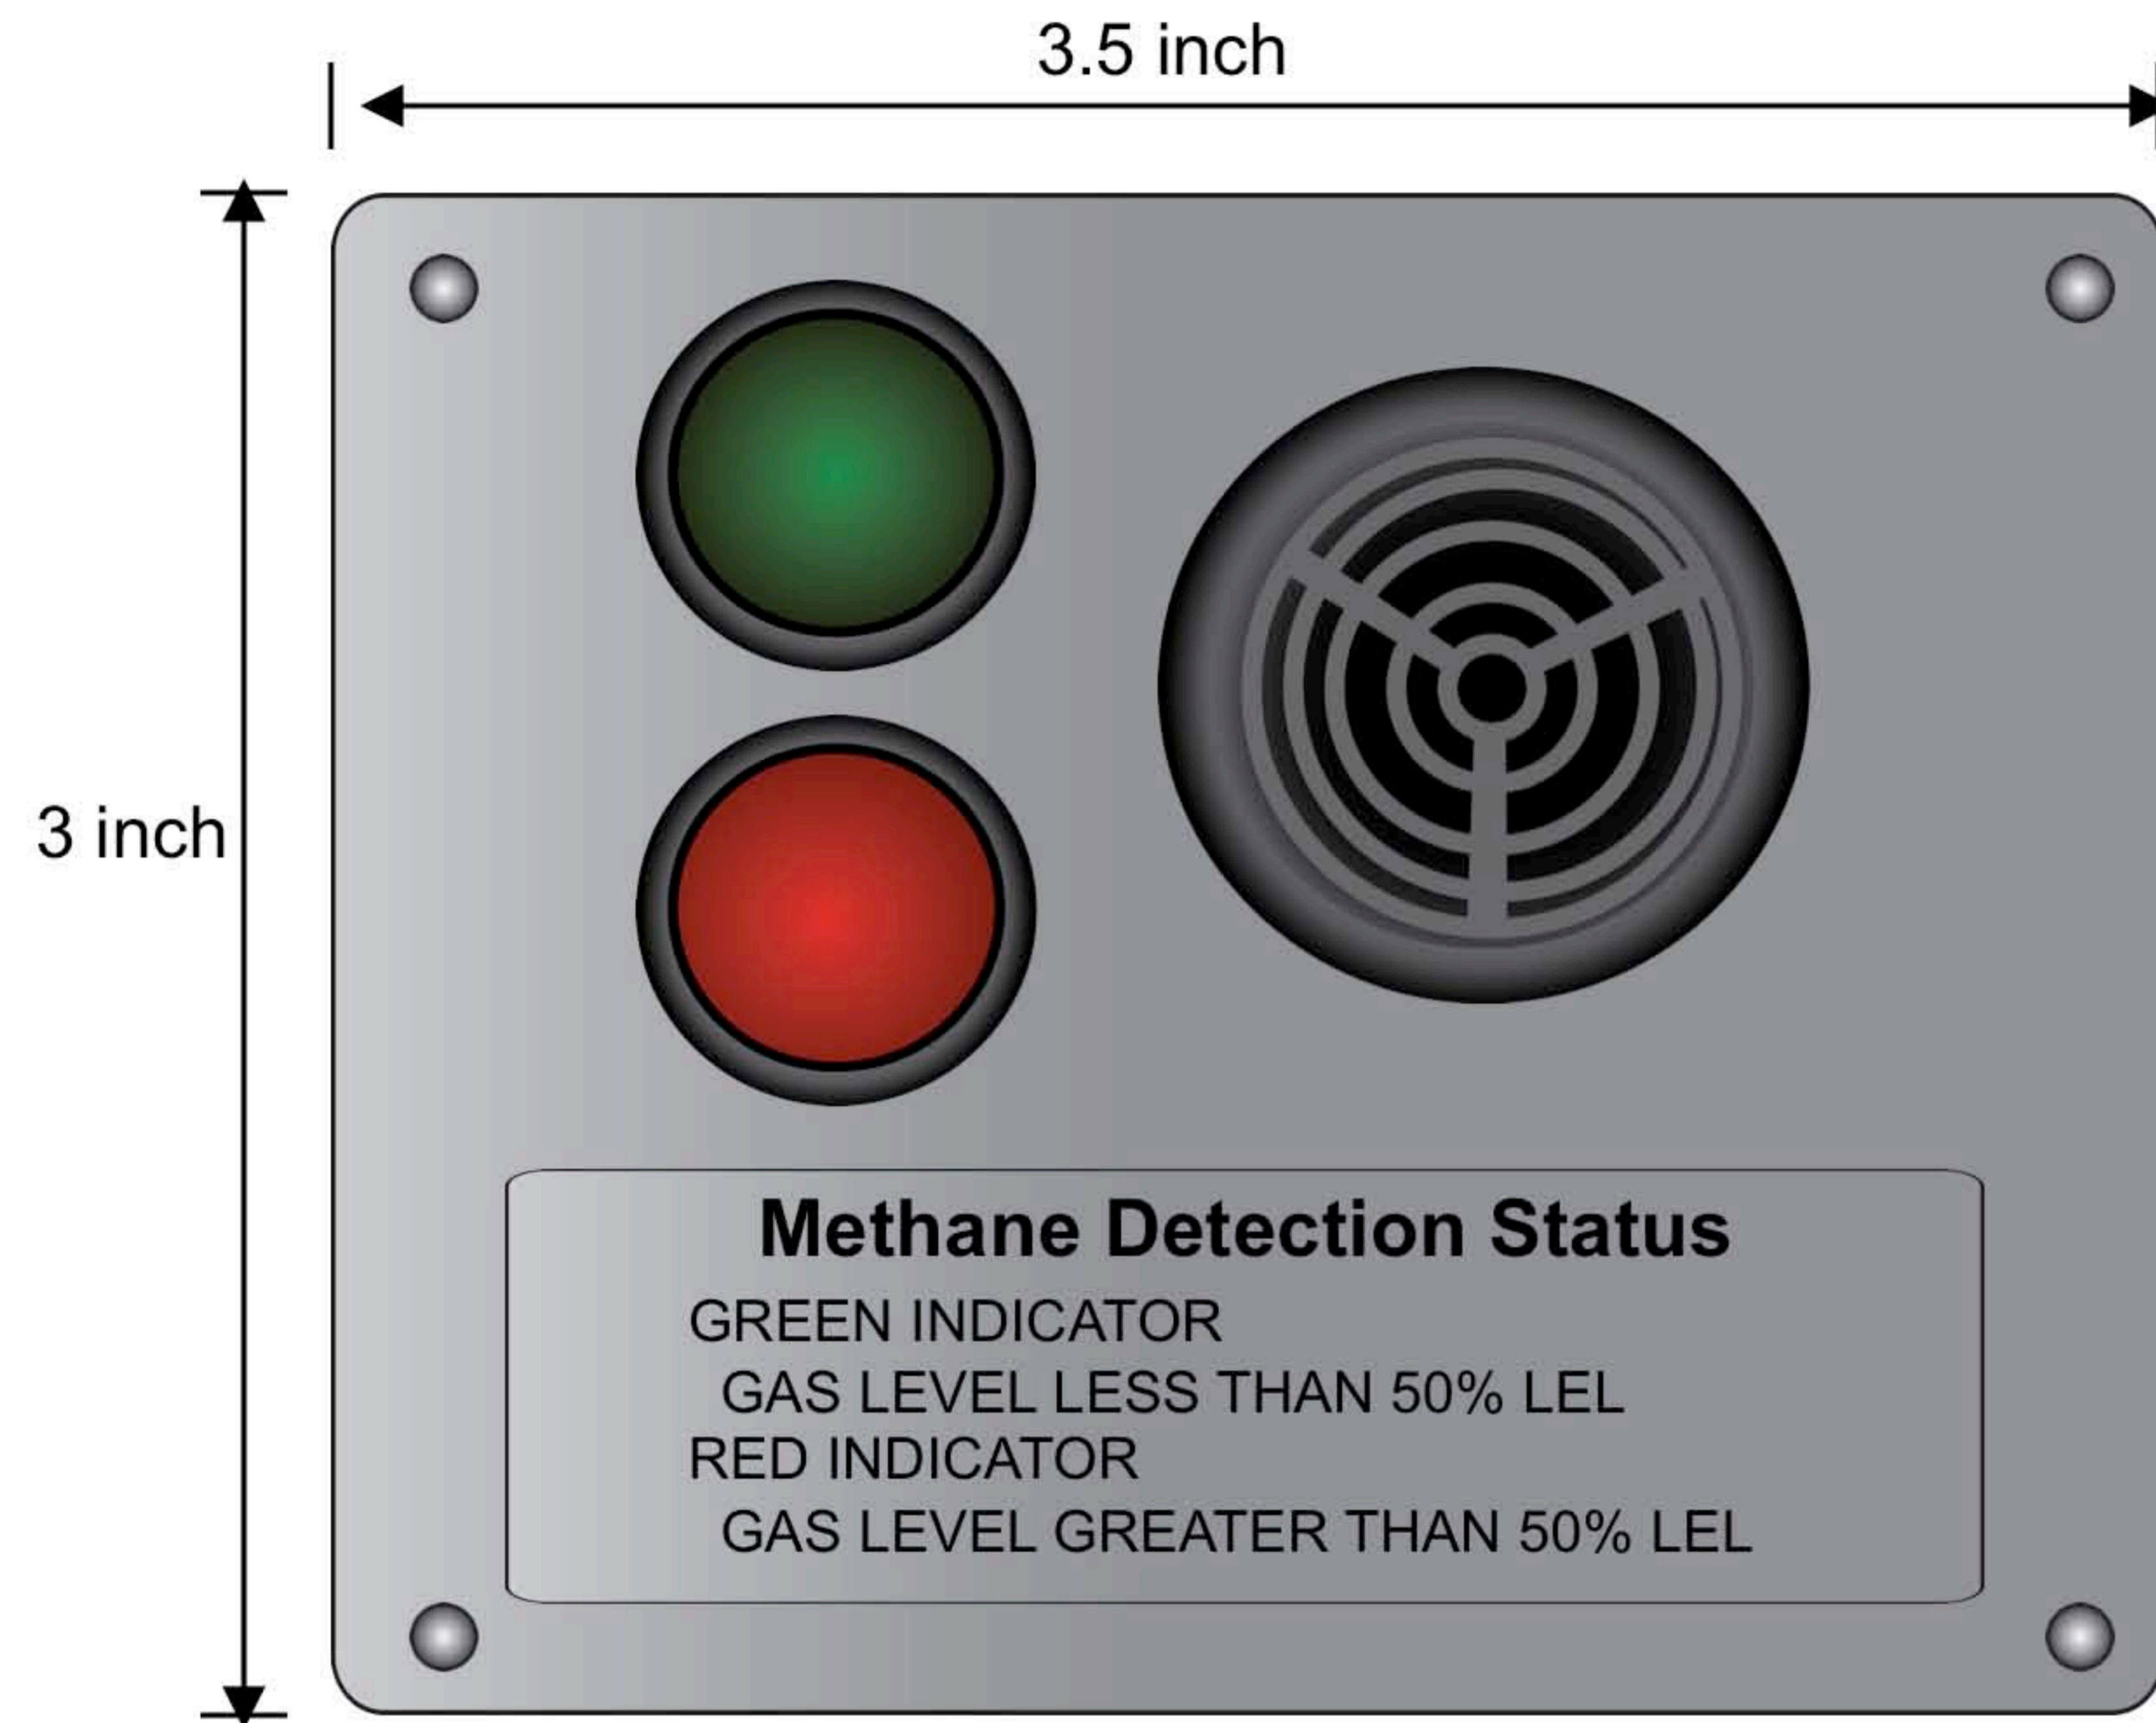

Dual LED Panels With and Without Audible  
9001 w/Slave Panel

LED Drivers Panel w/85db Audible

LED (slave) Panel no Audible