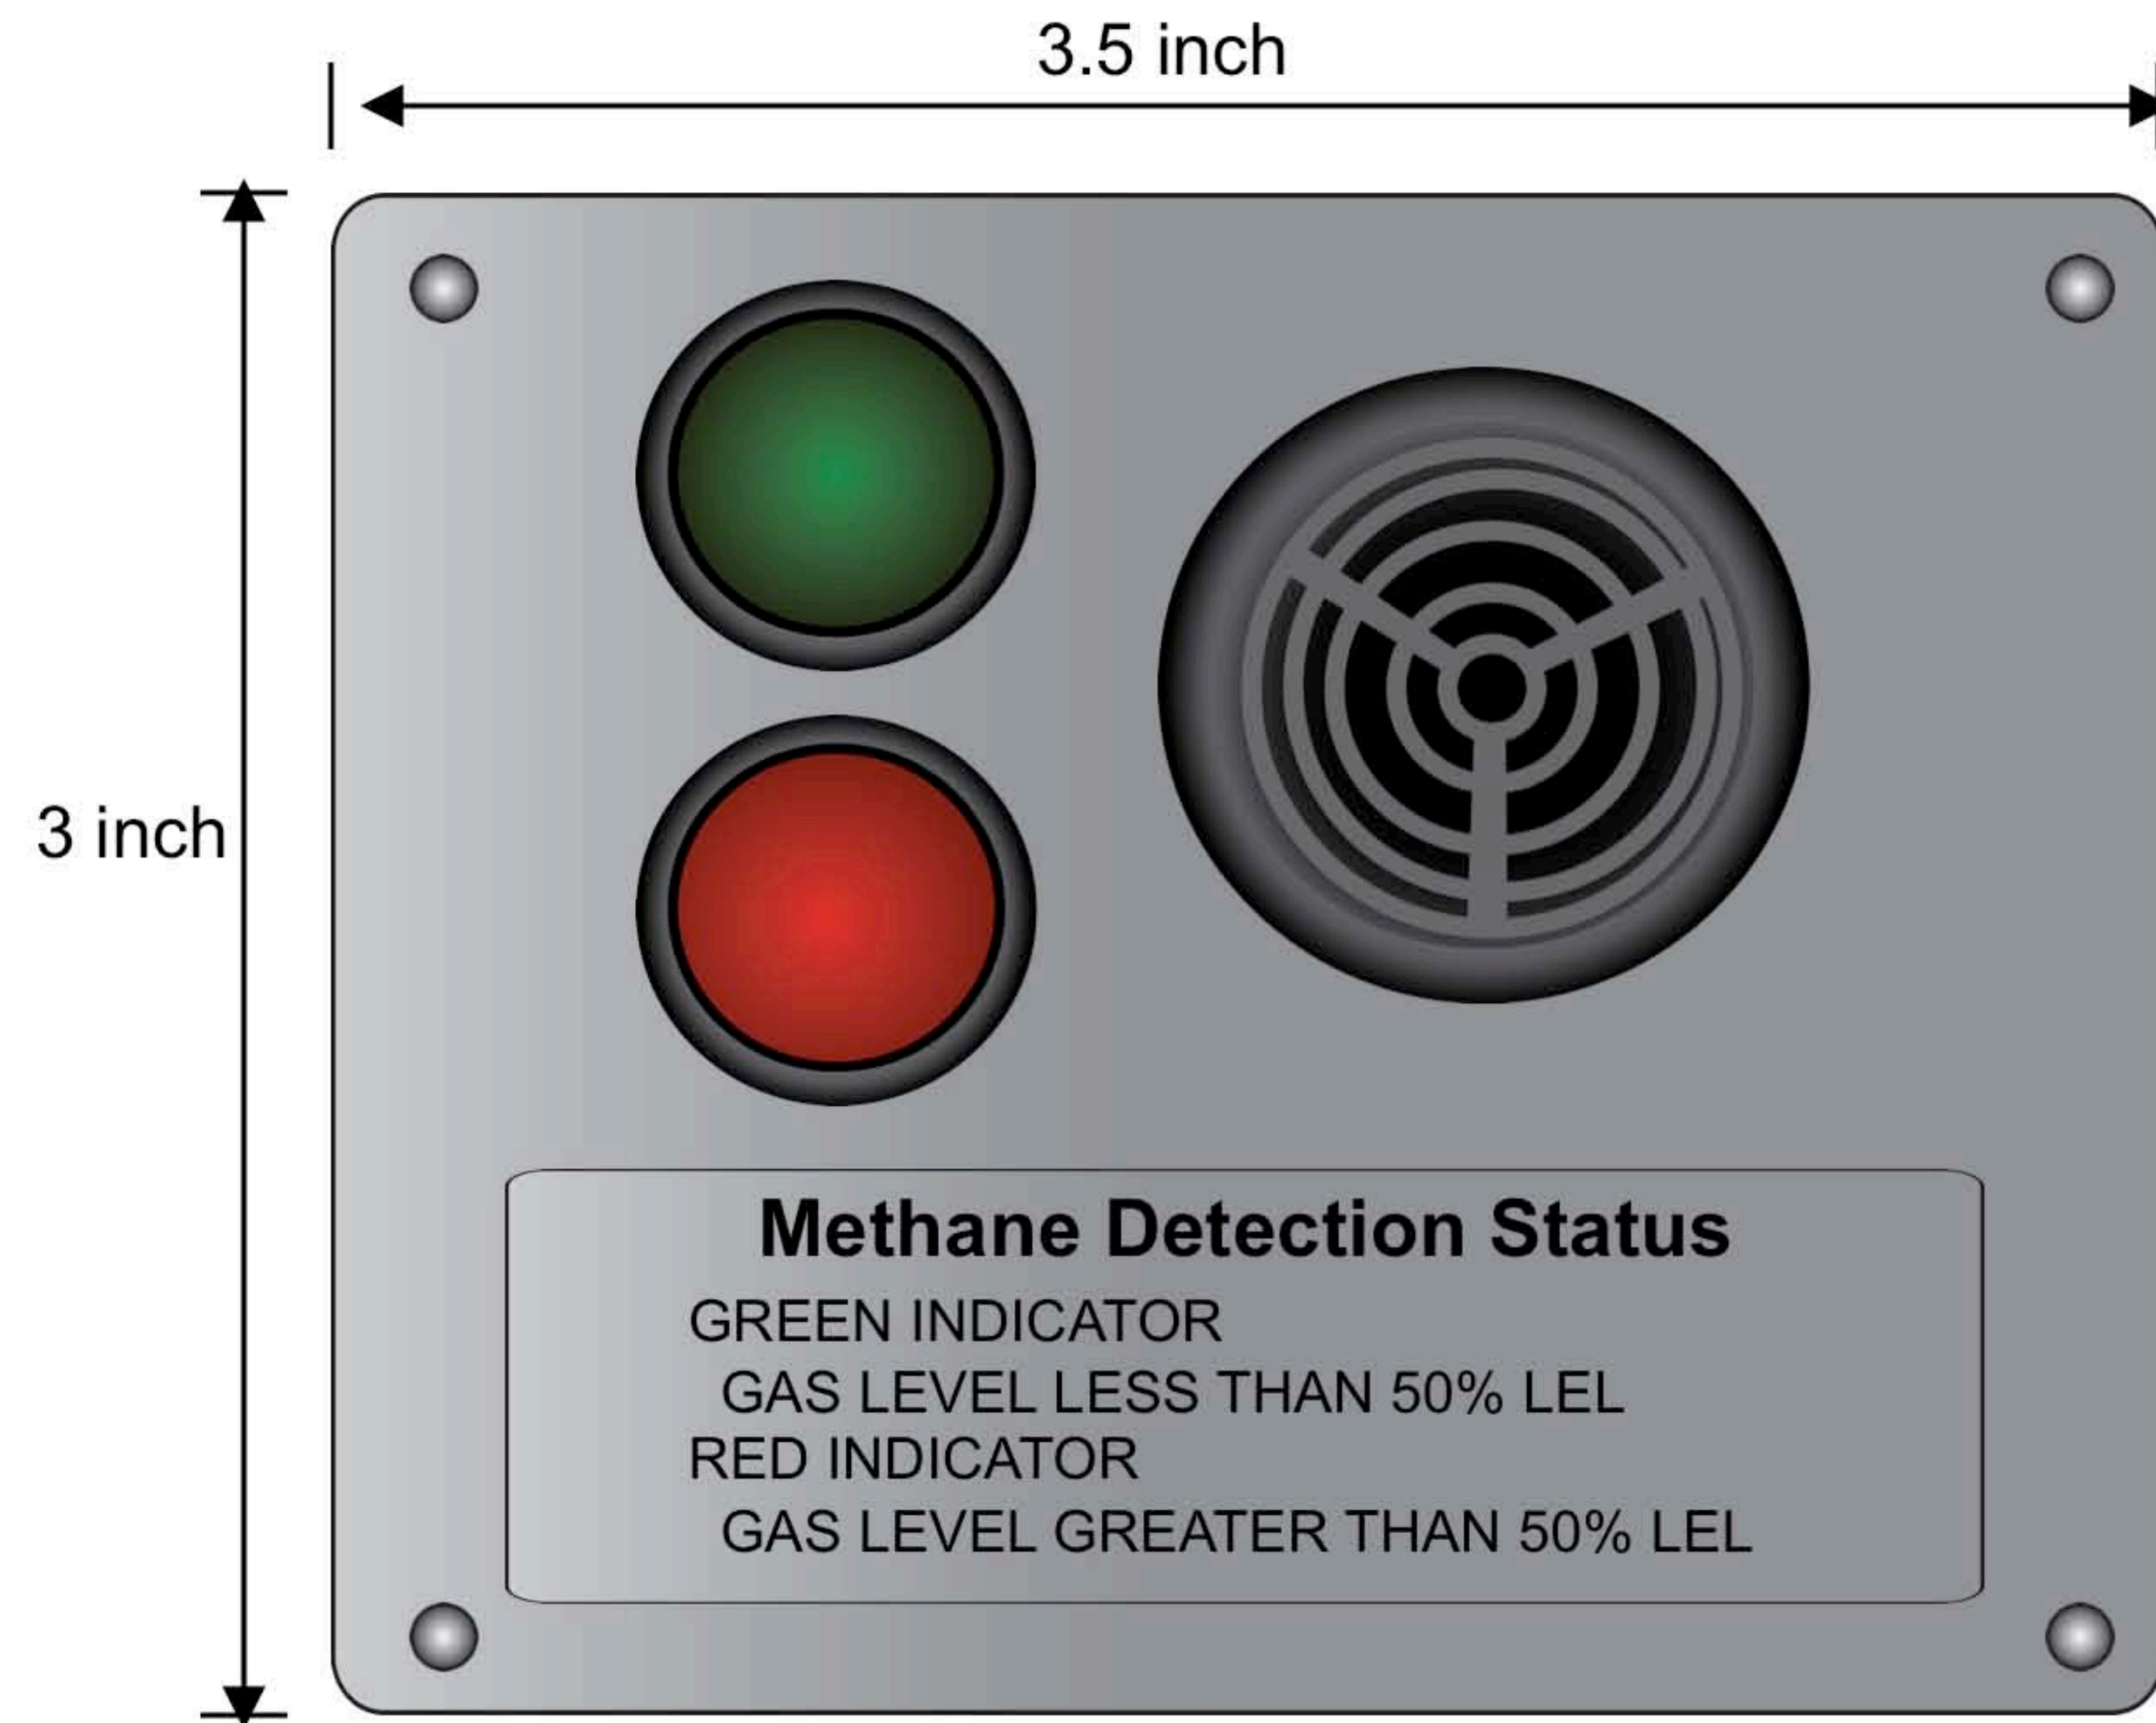

Series 9000 LED Panels with and without Audible

LED Drivers Panel w/85db Audible

LED (slave) Panel no Audible